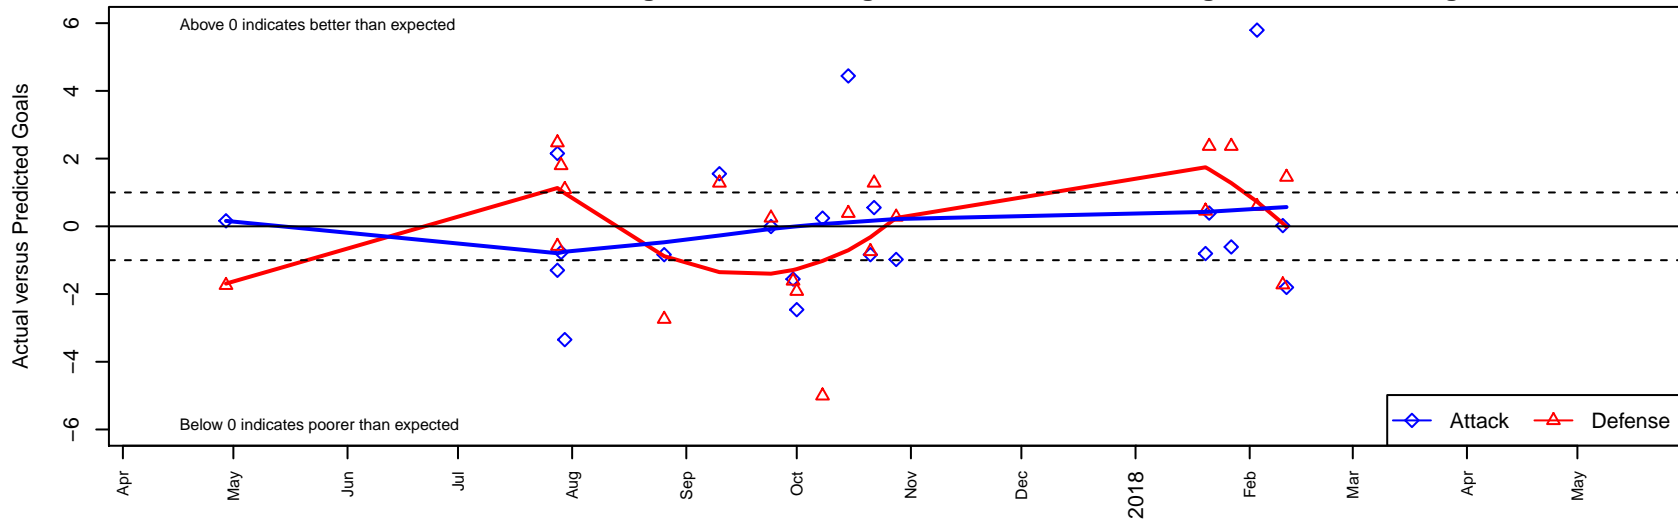

# Impact FC Black B03

Cascade SC  
 Renton, WA  
 B03 total strength=1008  
 attack=3.23 defense=1.31  
 fall league = PSPL Copa 1 – West U15

alt names used:  
 CSC Impact 03 Black  
 CSC Impact 03 Black  
 CSC Impact 03 Black

Venues played:  
 2016 WA Cup U14 Bronze U14  
 2017 Crossfire Select U15 Silver  
 2017 PSPL Copa 1 – West U15  
 2017 PSPL Win HS Classic 2 – North U15

**Impact FC Black B03**  
 Dots are actual minus expected GF (blue circles) and GA (red triangles).  
 Blue line is smoothed change in attack strength. Red is smoothed change in defense strength.

**attack and defense variance (black dot)  
relative to other teams  
and top 10 in region**

**attack and defense rating  
relative to others at age  
and all opponents in last 13 months**

**Performance relative to 13 month average**