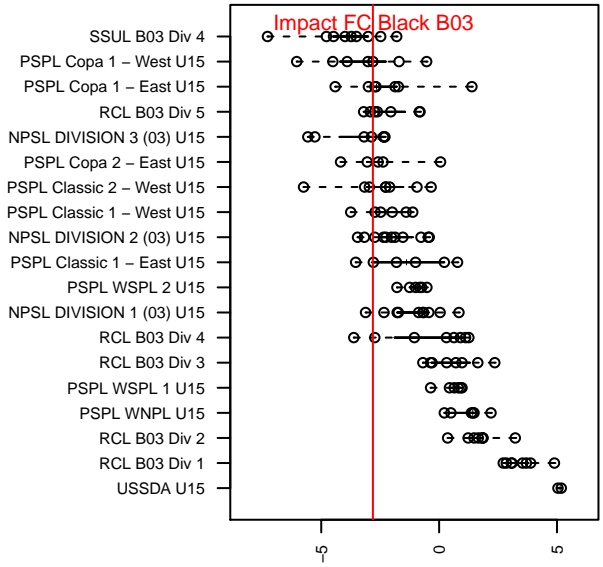

# Impact FC Black B03

Cascade SC  
 Renton, WA  
 B03 total strength=1008  
 attack=3.23 defense=1.31  
 fall league = PSPL Copa 1 – West U15

alt names used:  
 CSC Impact 03 Black  
 CSC Impact 03 Black  
 CSC Impact 03 Black

Venues played:  
 2016 WA Cup U14 Bronze U14  
 2017 Crossfire Select U15 Silver  
 2017 PSPL Copa 1 – West U15  
 2017 PSPL Win HS Classic 2 – North U15

**Impact FC Black B03**  
 Dots are actual minus expected GF (blue circles) and GA (red triangles).  
 Blue line is smoothed change in attack strength. Red is smoothed change in defense strength.

**attack and defense variance (black dot)  
relative to other teams  
and top 10 in region**

**attack and defense rating  
relative to others at age  
and all opponents in last 13 months**

**Performance relative to 13 month average**