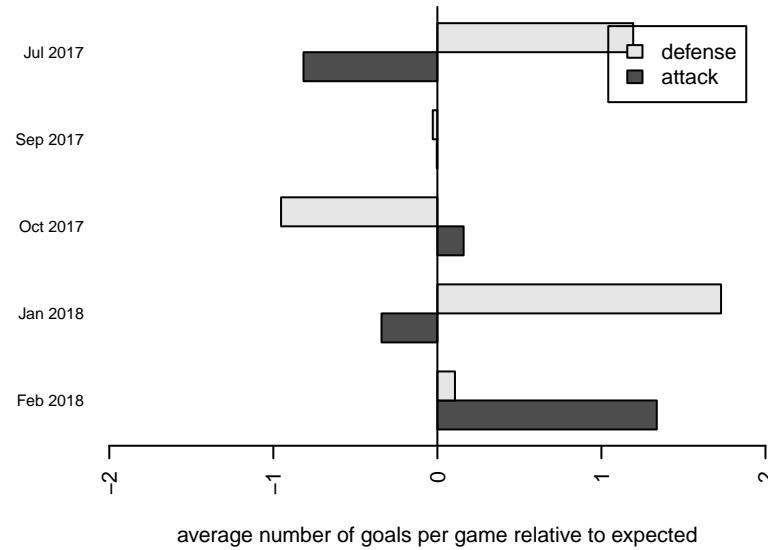

Performance relative to 13 month average