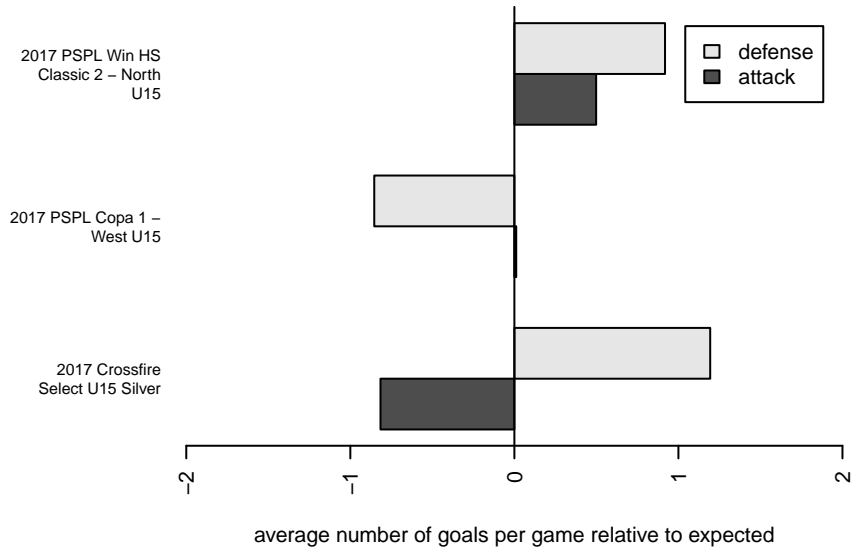

# Impact FC Black B03

Cascade SC  
 Renton, WA  
 B03 total strength=1008  
 attack=3.23 defense=1.31  
 fall league = PSPL Copa 1 – West U15

alt names used:  
 CSC Impact 03 Black  
 CSC Impact 03 Black  
 CSC Impact 03 Black

Venues played:  
 2016 WA Cup U14 Bronze U14  
 2017 Crossfire Select U15 Silver  
 2017 PSPL Copa 1 – West U15  
 2017 PSPL Win HS Classic 2 – North U15

**Impact FC Black B03**  
 Dots are actual minus expected GF (blue circles) and GA (red triangles).  
 Blue line is smoothed change in attack strength. Red is smoothed change in defense strength.

**attack and defense variance (black dot)  
relative to other teams  
and top 10 in region**

**attack and defense rating  
relative to others at age  
and all opponents in last 13 months**

**Performance relative to 13 month average**